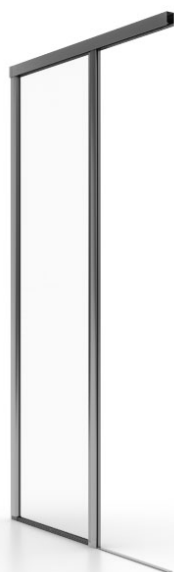

Jolly

- ✓ Frame: extruded aluminium
- ✓ Mesh: fibreglass / PVC (standard)
- ✓ Mesh colour: grey
- ✓ Width: up to 1600 mm*
- ✓ Height: from 1400 to 2800 mm*
- ✓ Profiles painted in selected RAL colours or covered with chosen wood-like veneers

The Jolly sliding roll-up mosquito net is recommended for windows and terrace doors. Its opening and closing from the outside and inside is facilitated by a special handle running along the whole height of the profile. Jolly is also fitted with caterpillar tracks that retract into the side profile to seal and stabilise the net.

The floor rail of this mosquito net is only 5 mm high, and it opens and closes smoothly despite the use of springs that roll up the mesh. These qualities make it very suitable for heavily used areas.

Installing the Jolly mosquito net in the guides is quick and easy due to bayonet clips. Mounting the mosquito net is done with a "click", and its removal only requires releasing the package from the clips. It is one of the most convenient solutions on the market.