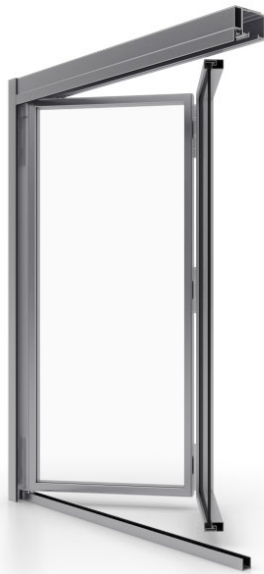

Loft Folding

- ✓ construction depth: 48 mm
- ✓ glazing: 6 or 8 mm
- ✓ rebate-free doors
- ✓ hinges with vertical adjustment
- ✓ powder coating in RAL palette colours

Loft steel folding doors impress with their aesthetics and functionality. Their ultra-thin profiles draw inspiration from loft-style design and match it perfectly. They work great in modern interiors, especially in offices, which are wonderfully illuminated thanks to them.

The Loft sliding system, designed for internal installation, is the ideal way to divide space. Its elements fold, connecting two rooms into one larger space. When they unfold, the space partitions again with ease.

Muntins are a lovely addition to the Loft steel bi-fold system. An investor can arrange them in almost any configuration or choose from one of the layouts suggested by the manufacturer.

STEEL SLIDING SYSTEM